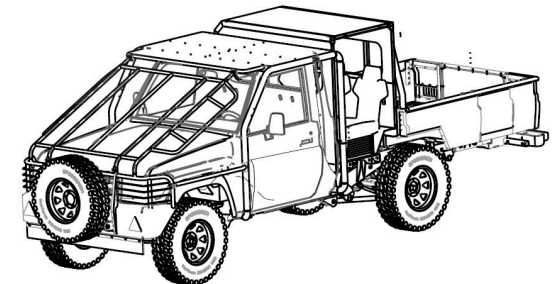

KGHM ZANAM

ZANPER T5

Length: 5 500/6 000 mm

Width: 2 025 mm

Height: 2 190 mm

Total weight: 4 500 kg

Nominal payload: 900 kg

Number of seats: 4 + 1

Combustion Engine

Power: 120 kW/140 kW

Battery nominal capacity: 54 kWh

Range: 80 km to 140 km

Charging Time: up to 90 min

Clearance: 210/240 mm

Version: open or closed