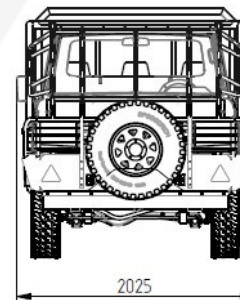

KGHM ZANAM

ZANPER T5

Length: 5 500/6 000 mm

Width: 2 025 mm

Height: 2 190 mm

Total weight: 4 500 kg

Nominal payload: 900 kg

Number of seats: 4 + 1

Combustion Engine

Power: 120 kW/140 kW

Battery nominal capacity: 54 kWh

Range: 80 km to 140 km

Charging Time: up to 90 min

Clearance: 210/240 mm

Version: open or closed