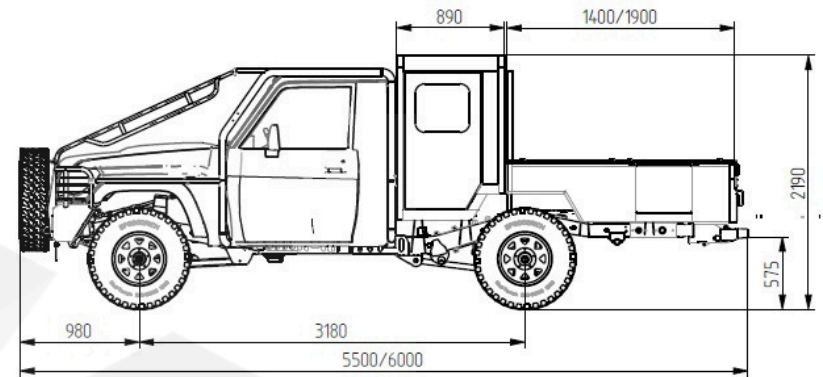

KGHM ZANAM

ZANPER T5

Length: 5 500/6 000 mm

Width: 2 025 mm

Height: 2 190 mm

Total weight: 4 500 kg

Nominal payload: 900 kg

Number of seats: 4 + 1

Combustion Engine

Power: 120 kW/140 kW

Battery nominal capacity: 54 kWh

Range: 80 km to 140 km

Charging Time: up to 90 min

Clearance: 210/240 mm

Version: open or closed