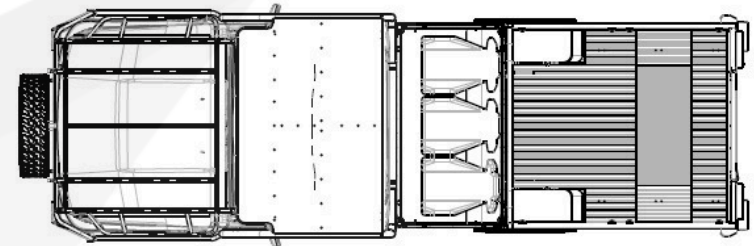

KGHM ZANAM

ZANPER T5

Length: 5 500/6 000 mm

Width: 2 025 mm

Height: 2 190 mm

Total weight: 4 500 kg

Nominal payload: 900 kg

Number of seats: 4 + 1

Combustion Engine

Power: 120 kW/140 kW

Battery nominal capacity: 54 kWh

Range: 80 km to 140 km

Charging Time: up to 90 min

Clearance: 210/240 mm

Version: open or closed