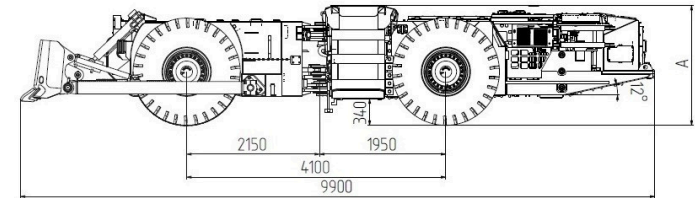

KGHM ZANAM

SPK8

Length:	9 900 mm
Width:	3 600 mm
Height:	1 750/1 830 mm
Total weight:	24 700 kg
Working element (blade):	2,8 m ³
Power rating:	168 kW
Exhaust gas purity class:	Stage V
Driving speed: (forward/reverse)	1st gear 4,0 km/h 2nd gear 8,0 km/h 3rd gear 14,0 km/h 4th gear 19,0 km/h