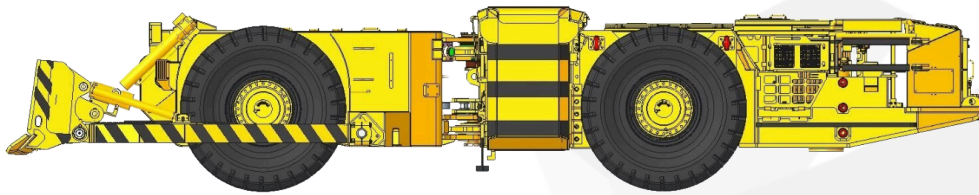

KGHM ZANAM

SPK8

Length:	9 900 mm
Width:	3 600 mm
Height:	1 750/1 830 mm
Total weight:	24 700 kg
Working element (blade):	2,8 m ³
Power rating:	168 kW
Exhaust gas purity class:	Stage V
Driving speed: (forward/reverse)	1st gear 4,0 km/h 2nd gear 8,0 km/h 3rd gear 14,0 km/h 4th gear 19,0 km/h