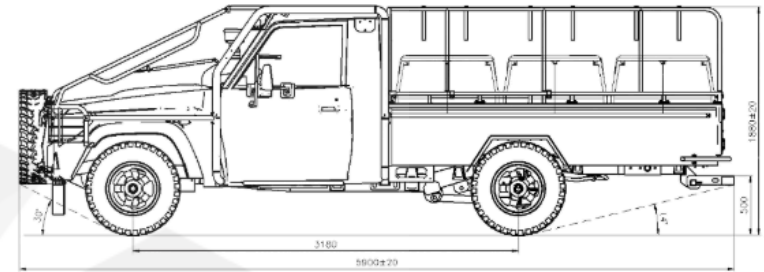

KGHM ZANAM

ROBUST T14

Length: 5 950 mm
Width: 2 025 mm
Height: 1 880/2 130 mm

Nominal payload: 1 200 kg

Number of seats: 13 + 1

Power rating: 55,4 kW

Clearance: 210/240 mm

Exhaust gas purity class: Stage V

Maximum longitudinal
inclination: 15°