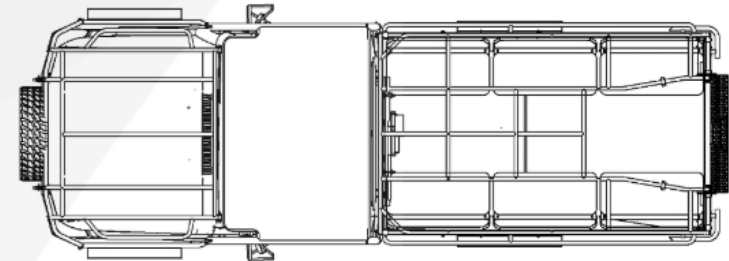

KGHM ZANAM

ROBUST T14

Length: 5 950 mm
Width: 2 025 mm
Height: 1 880/2 130 mm

Nominal payload: 1 200 kg

Number of seats: 13 + 1

Power rating: 55,4 kW

Clearance: 210/240 mm

Exhaust gas purity class: Stage V

Maximum longitudinal
inclination: 15°