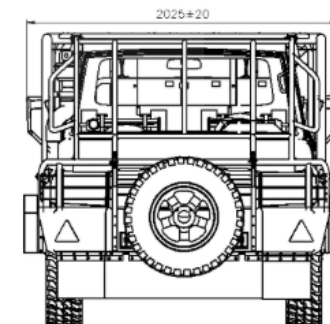

KGHM ZANAM

ROBUST T14

Length: 5 950 mm
Width: 2 025 mm
Height: 1 880/2 130 mm

Nominal payload: 1 200 kg

Number of seats: 13 + 1

Power rating: 55,4 kW

Clearance: 210/240 mm

Exhaust gas purity class: Stage V

Maximum longitudinal
inclination: 15°