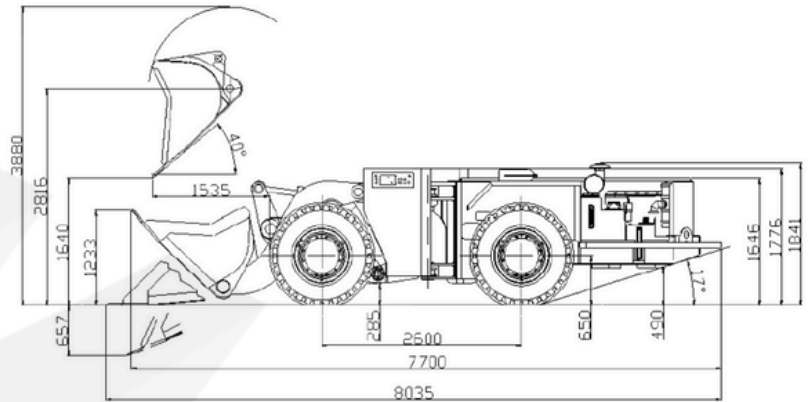

KGHM ZANAM

LKP-0406

Length:	7 700 mm
Width:	1 760 mm
Height:	1 790 mm
Total weight:	13 500 kg
Standard bucket:	1,5 m ³
Tramming capacity:	40 kN
Power rating:	90 kW
Driving speed: (forward/reverse)	1st gear 3,5 km/h 2nd gear 6,5 km/h 3rd gear 18,0 km/h