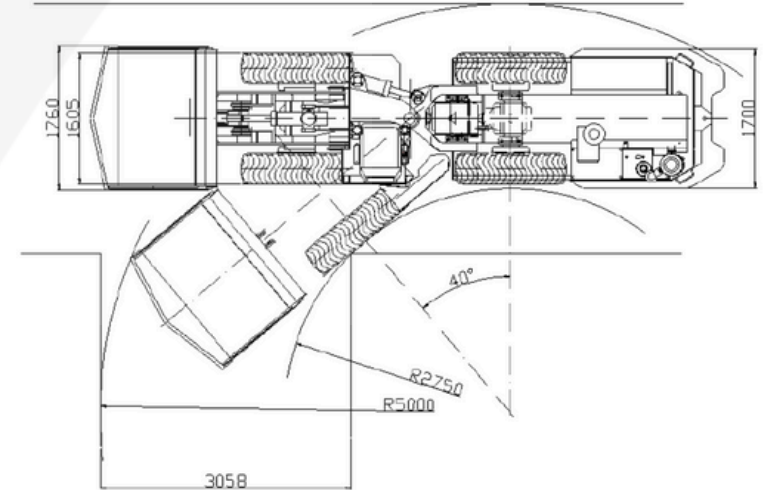

KGHM ZANAM

LKP-0406

Length:	7 700 mm
Width:	1 760 mm
Height:	1 790 mm
Total weight:	13 500 kg
Standard bucket:	1,5 m ³
Tramming capacity:	40 kN
Power rating:	90 kW
Driving speed: (forward/reverse)	1st gear 3,5 km/h 2nd gear 6,5 km/h 3rd gear 18,0 km/h